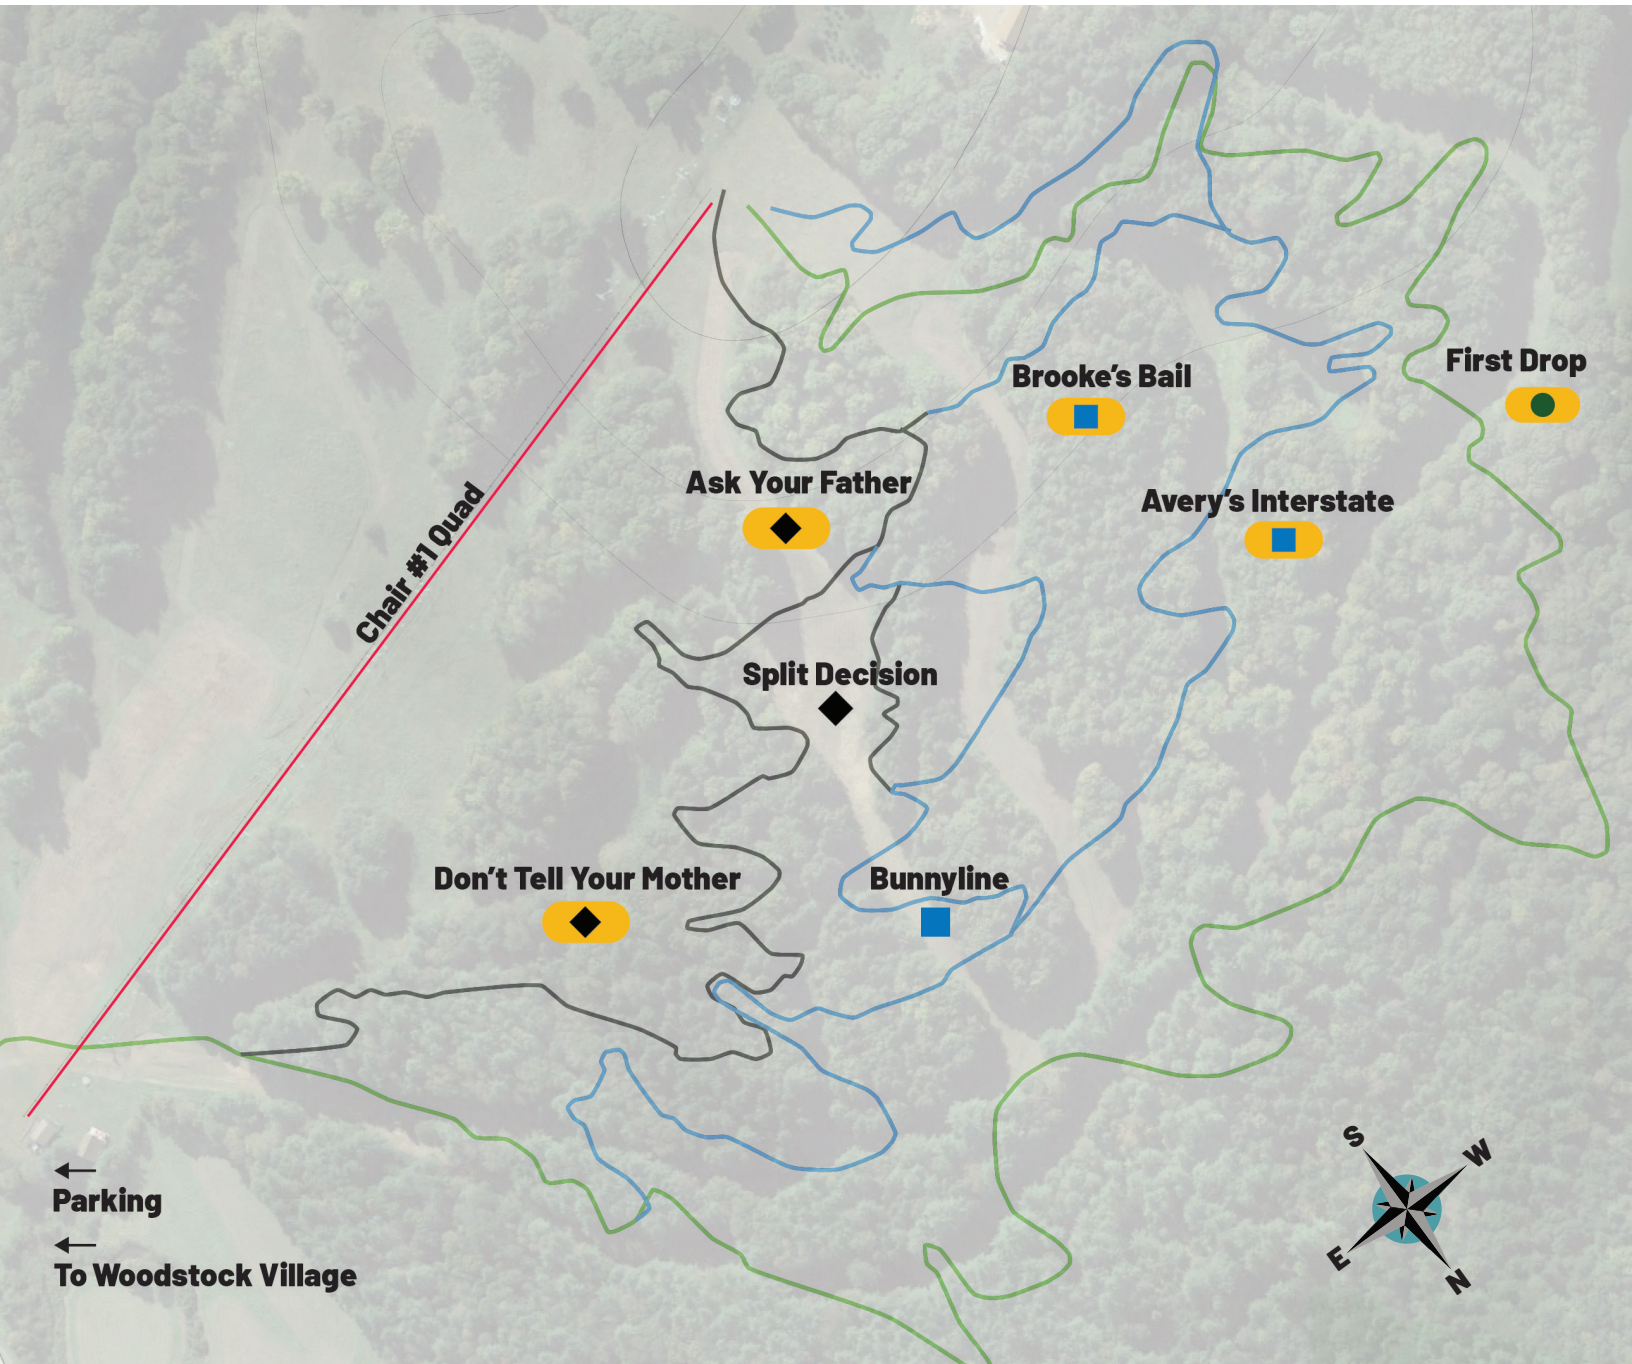

# SASKADENA SIX

**FREERIDE TRAILS:** EASY MORE DIFFICULT MOST DIFFICULT

**TECHNICAL TRAILS:** EASY MORE DIFFICULT MOST DIFFICULT

## BIKE PARK STATISTICS

**TOP ELEVATION: 1,200 FT**

**BASE ELEVATION: 550 FT**

**VERTICAL RISE: 650 FT**

**247 STAGE ROAD, SOUTH POMFRET, VERMONT**